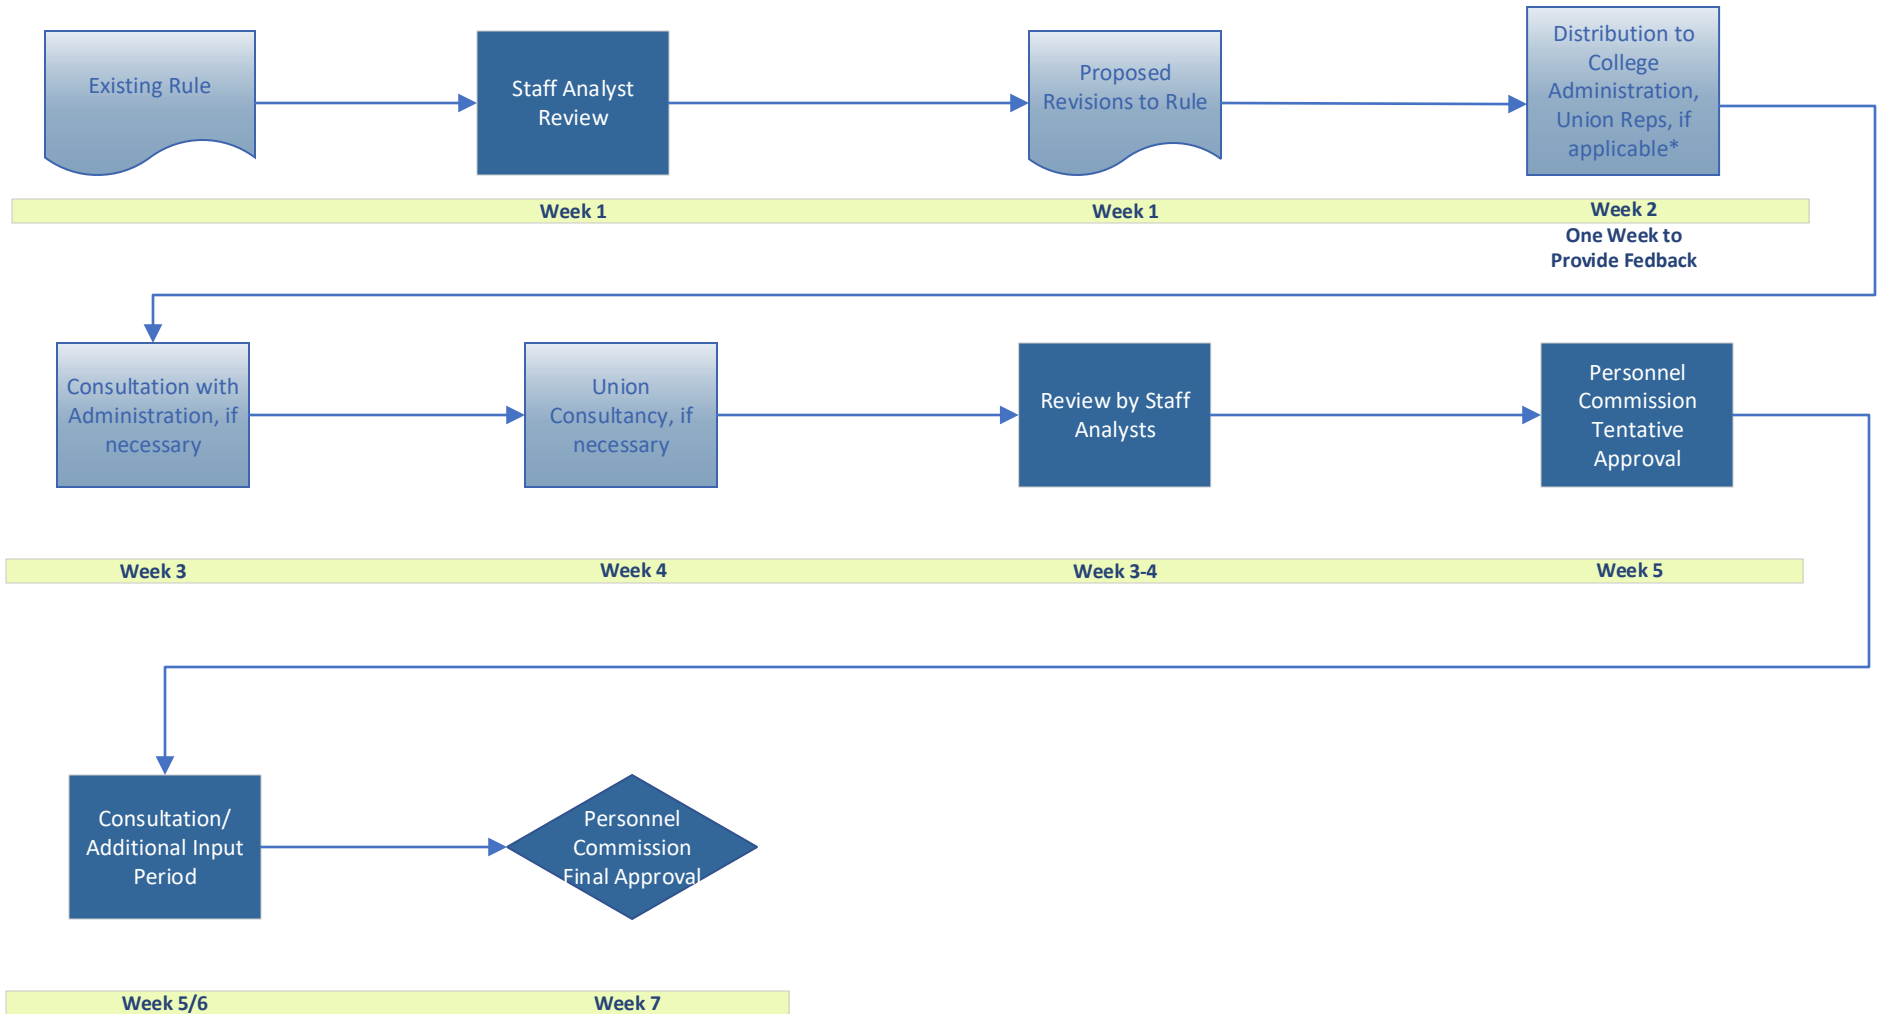

Los Angeles Community College District Personnel Commission Flowchart and Timelines for a Typical Rule Revision

* Includes Deputy Chancellor, Presidents, Vice Presidents, Senior Staff, Human Resources Division and HR Council Members