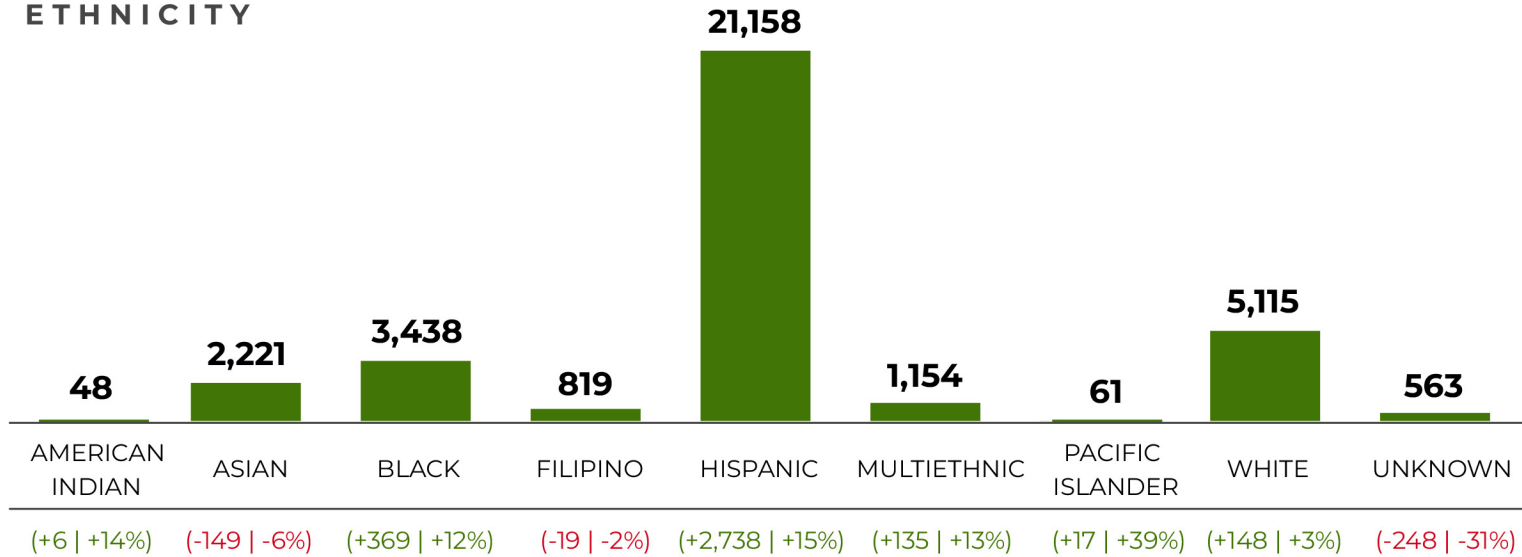

GENDER

	<u>Winter 2023</u>	<u>Change from 2022</u>
FEMALE	20,625	↑ +1,279 +7%
MALE	13,336	↑ +1,461 +12%
NON-BINARY	219	↑ +98 N/A
UNKNOWN	397	↑ +159 N/A

AGE

Enrollment Update

ETHNICITY

CLASS MODALITY & FILL RATE

SOURCE: LACCD Office of Institutional Effectiveness

Enrollment Update

LACCD Enrollment Update

SPRING 2023 TO SPRING 2022 COMPARISONS

DAY -28 - RELATIVE TO THE BEGINNING OF INSTRUCTION

Relative Day Comparisons for Day -28, comparing Spring 2023 (Monday, January 9, 2023) to Spring 2022 (Monday, January 10, 2022). Data source: LACCD PS Student Information System.