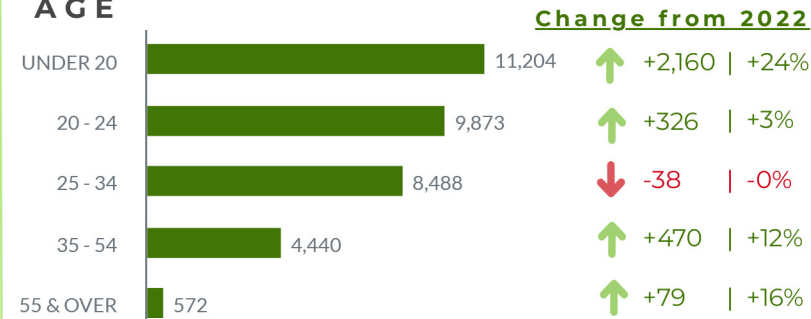

Enrollment Update

LACCD Enrollment Update

WINTER 2023 TO WINTER 2022 COMPARISONS

DAY 6 - RELATIVE TO THE BEGINNING OF INSTRUCTION

Relative Day Comparisons for Day 6, comparing Winter 2023 (Monday, January 9, 2023) to Winter 2022 (Monday, January 10, 2022). Data source: LACCD PS Student Information System.

SECTION
COUNT

1,562

102%

1,527

ENROLLMENT
DIVIDED BY SECTION

27.9

109%

25.7

GENDER

	<u>Winter 2023</u>	<u>Change from 2022</u>
FEMALE	20,625	↑ +1,279 +7%
MALE	13,336	↑ +1,461 +12%
NON-BINARY	219	↑ +98 N/A
UNKNOWN	397	↑ +159 N/A

AGE

Enrollment Update

ETHNICITY

CLASS MODALITY & FILL RATE