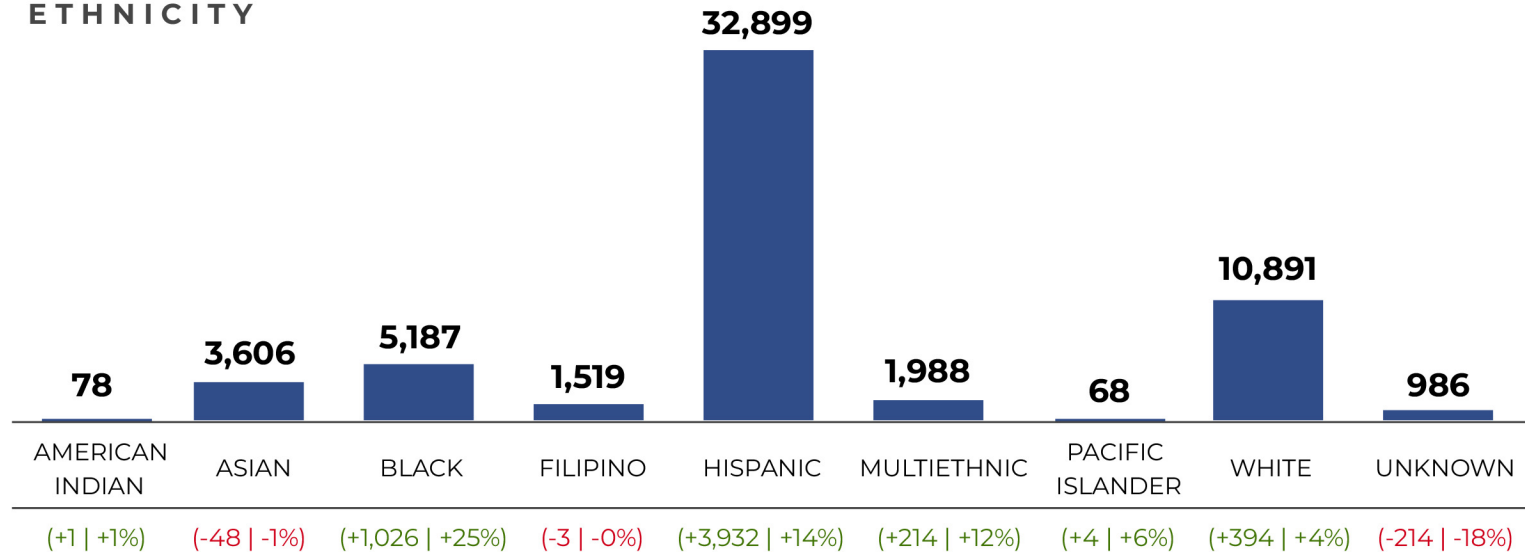

GENDER

	<u>Spring 2023</u>	<u>Change from 2022</u>
FEMALE	33,180	↑ +1,542 +5%
MALE	23,044	↑ +3,293 +17%
NON-BINARY	388	↑ +176 N/A
UNKNOWN	610	↑ +295 N/A

AGE

Enrollment Update

ETHNICITY

CLASS MODALITY & FILL RATE