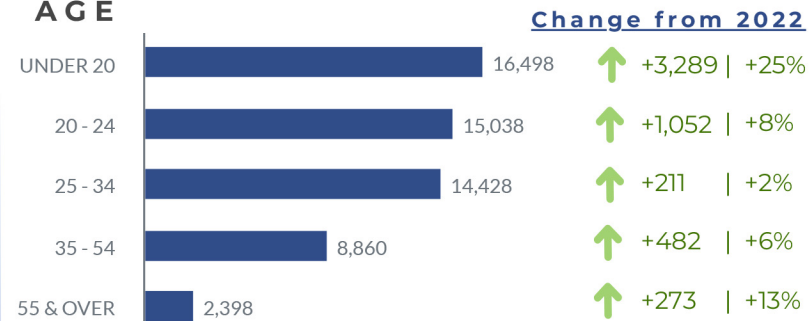

SECTION
COUNT

9,621

101%

9,493

ENROLLMENT
DIVIDED BY SECTION

13.2

115%

11.5

GENDER

	<u>Spring 2023</u>	<u>Change from 2022</u>
FEMALE	33,180	↑ +1,542 +5%
MALE	23,044	↑ +3,293 +17%
NON-BINARY	388	↑ +176 N/A
UNKNOWN	610	↑ +295 N/A

AGE

Enrollment Update

ETHNICITY

CLASS MODALITY & FILL RATE