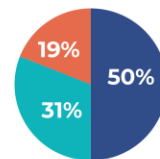

UNIT LOAD

Spring 2024

Change from 2023

Less than 6 Units..... 58,239 ↑ +8,382 | +17%

6 - 11.5 Units ..... 36,108 ↑ +3,346 | +10%

12 or More Units..... 22,085 ↑ +2,503 | +13%