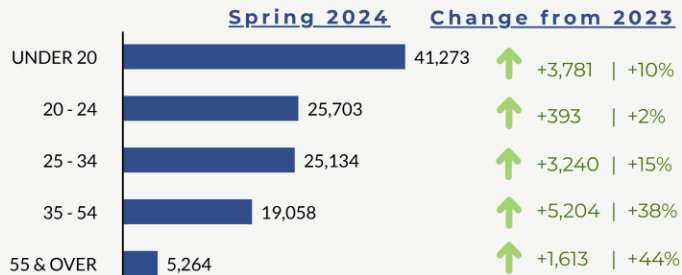

Enrollment Update – Spring 2024

ETHNICITY

AGE

ENROLLMENT STATUS

CLASS MODALITY & FILL RATE

CLASS MODALITY:	48% Remote	8% Hybrid	44% In-Person
FILL RATE:	79%	65%	65%

SOURCE: LACCD Office of Institutional Effectiveness