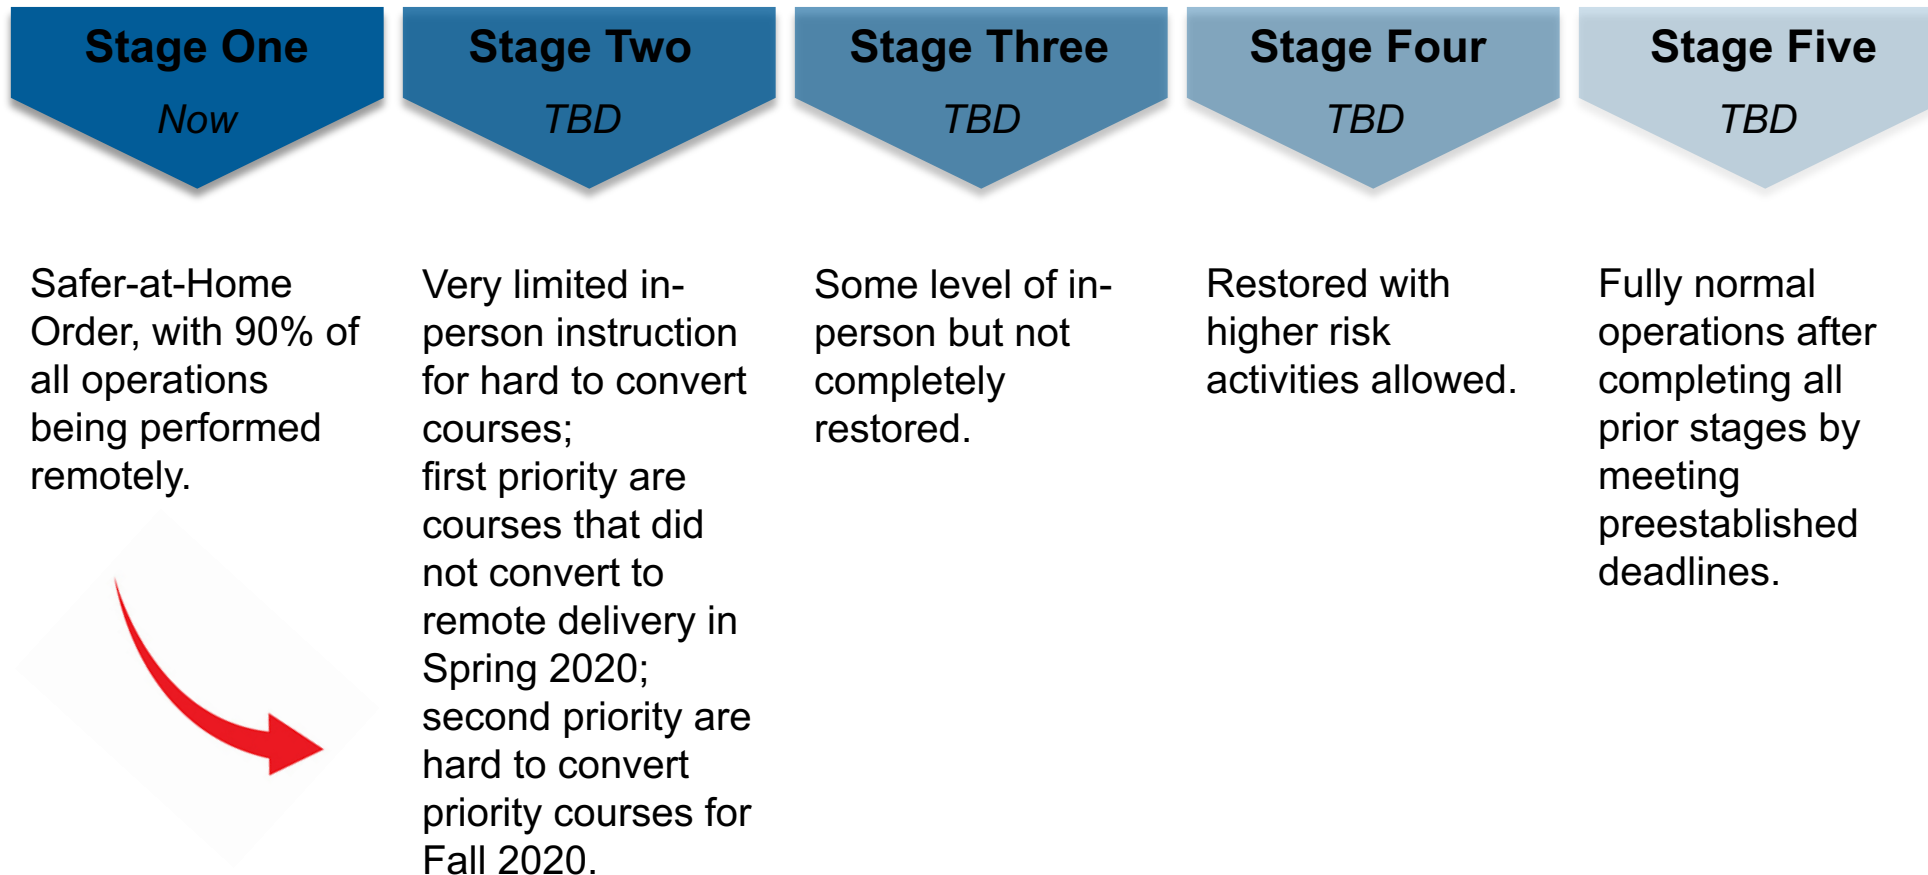

DON'T: Wear your face covering loosely with gaps on the sides.

LACCD RECOVERY PLAN

Updates as of June 3, 2020

OVERVIEW

- **Led by Chancellor** & Organized by LACCD Emergency Operations Center (EOC) and Incident Command Centers (ICCs) at Colleges
- Pandemic Response Plan **Updated**
- DRAFT Recovery Plan & Matrices **Completed**
- DRAFT Policy Statements **to be completed this week**
 - Athletics
 - Community Services
 - High School/Dual Enrollment
 - Equipment for Home Use
 - Child Development Centers
 - Hard-to-Convert Classes

CURRENT OPERATIONS

- Recovery Plans Being Structured within FEMA ICS Framework

LACCD Emergency Operations Center

LACCD REOPENING PLANS

LACCD remains in Stage 1, as of June 3, 2020

GOVERNMENT PARTNERS

Chancellor participation in Outside Recovery Groups and Task Forces Helping to Guide L.A. County & LACCD includes: