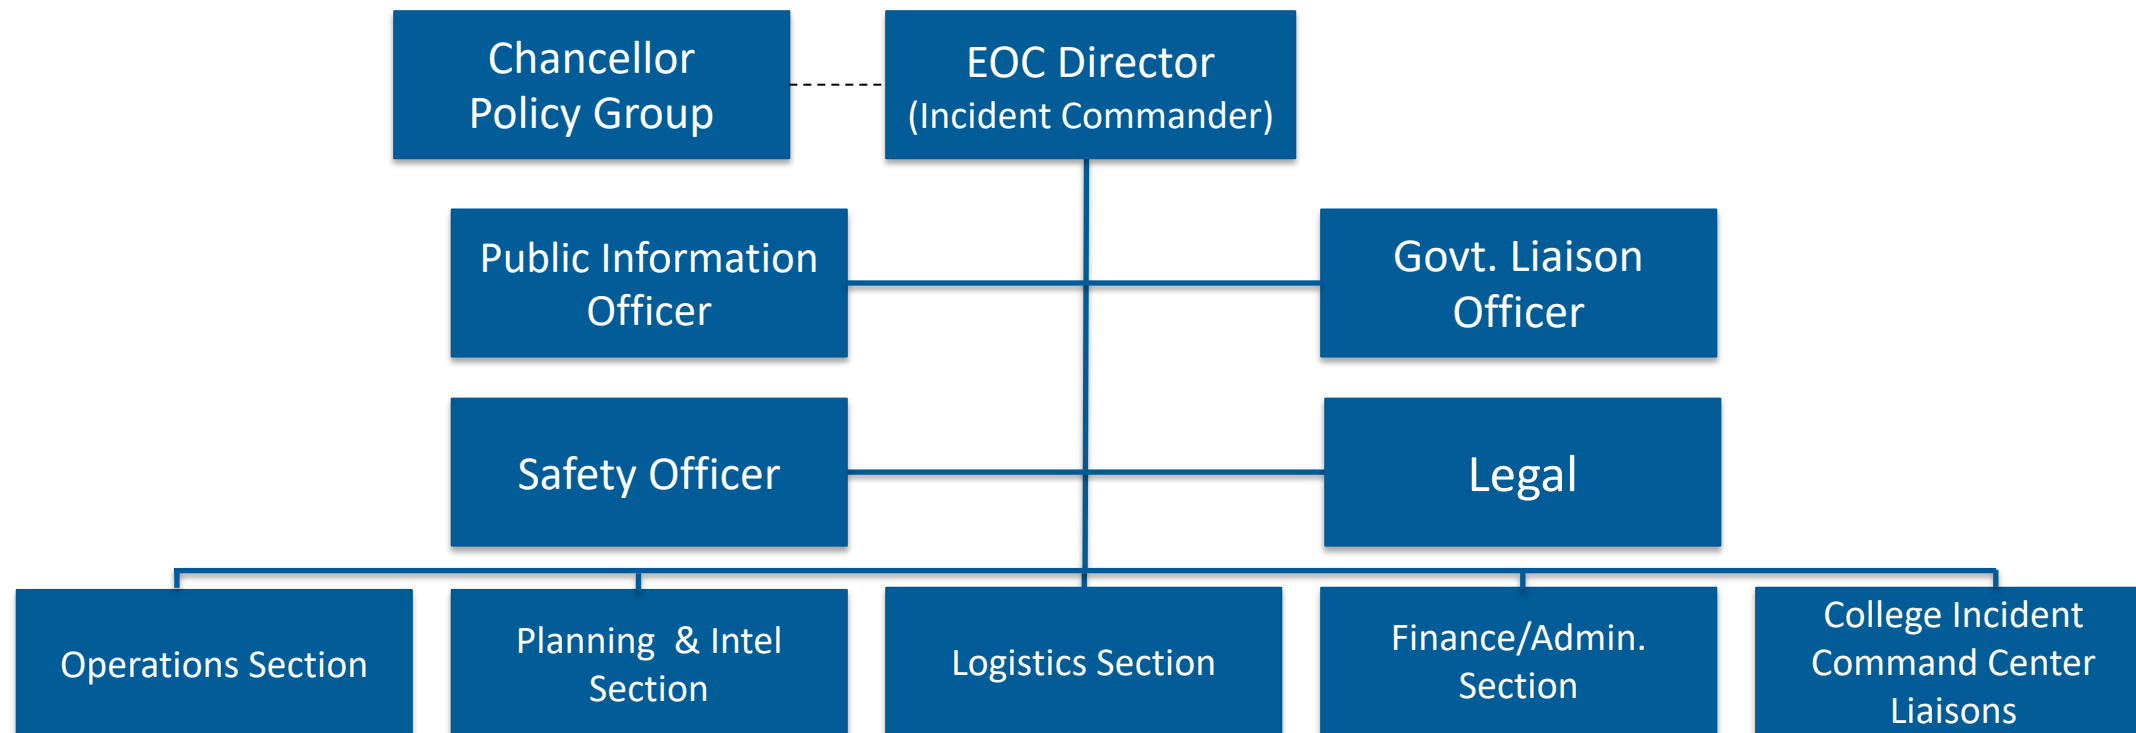

DON'T: Wear your face covering loosely with gaps on the sides.

LACCD RECOVERY PLAN

Updates as of June 3, 2020

OVERVIEW

- **Led by Chancellor** & Organized by LACCD Emergency Operations Center (EOC) and Incident Command Centers (ICCs) at Colleges
- Pandemic Response Plan **Updated**
- DRAFT Recovery Plan & Matrices **Completed**
- DRAFT Policy Statements **to be completed this week**
 - Athletics
 - Community Services
 - High School/Dual Enrollment
 - Equipment for Home Use
 - Child Development Centers
 - Hard-to-Convert Classes

CURRENT OPERATIONS

- Recovery Plans Being Structured within FEMA ICS Framework

LACCD Emergency Operations Center

LACCD REOPENING PLANS

LACCD remains in Stage 1, as of June 3, 2020

GOVERNMENT PARTNERS

Chancellor participation in Outside Recovery Groups and Task Forces Helping to Guide L.A. County & LACCD includes: