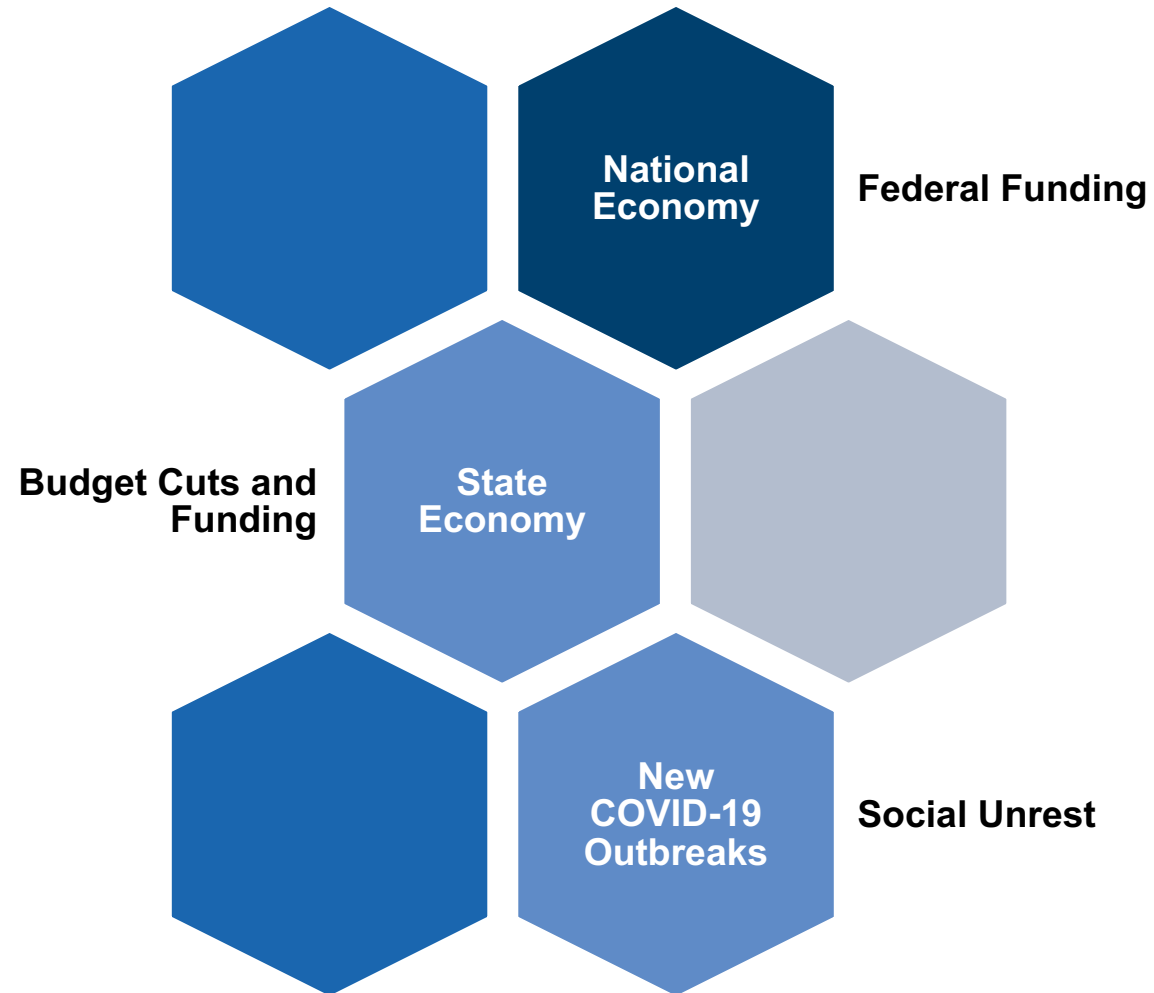

- Los Angeles County Department of Public Health
- Los Angeles County
- City of Los Angeles
- The California Community Colleges

California
Community
Colleges

ADDITIONAL FACTORS

Outside factors that LACCD anticipates will impact the District's recovery process & timeline

LOOKING FORWARD

VIRTUAL RECOGNITION CEREMONY TIMES—ON COLLEGES' FACEBOOK AND YOUTUBE PLATFORMS—JUNE 9, 2020

9:00a Los Angeles Valley College

4:00p Los Angeles Southwest College

5:00p Los Angeles City College