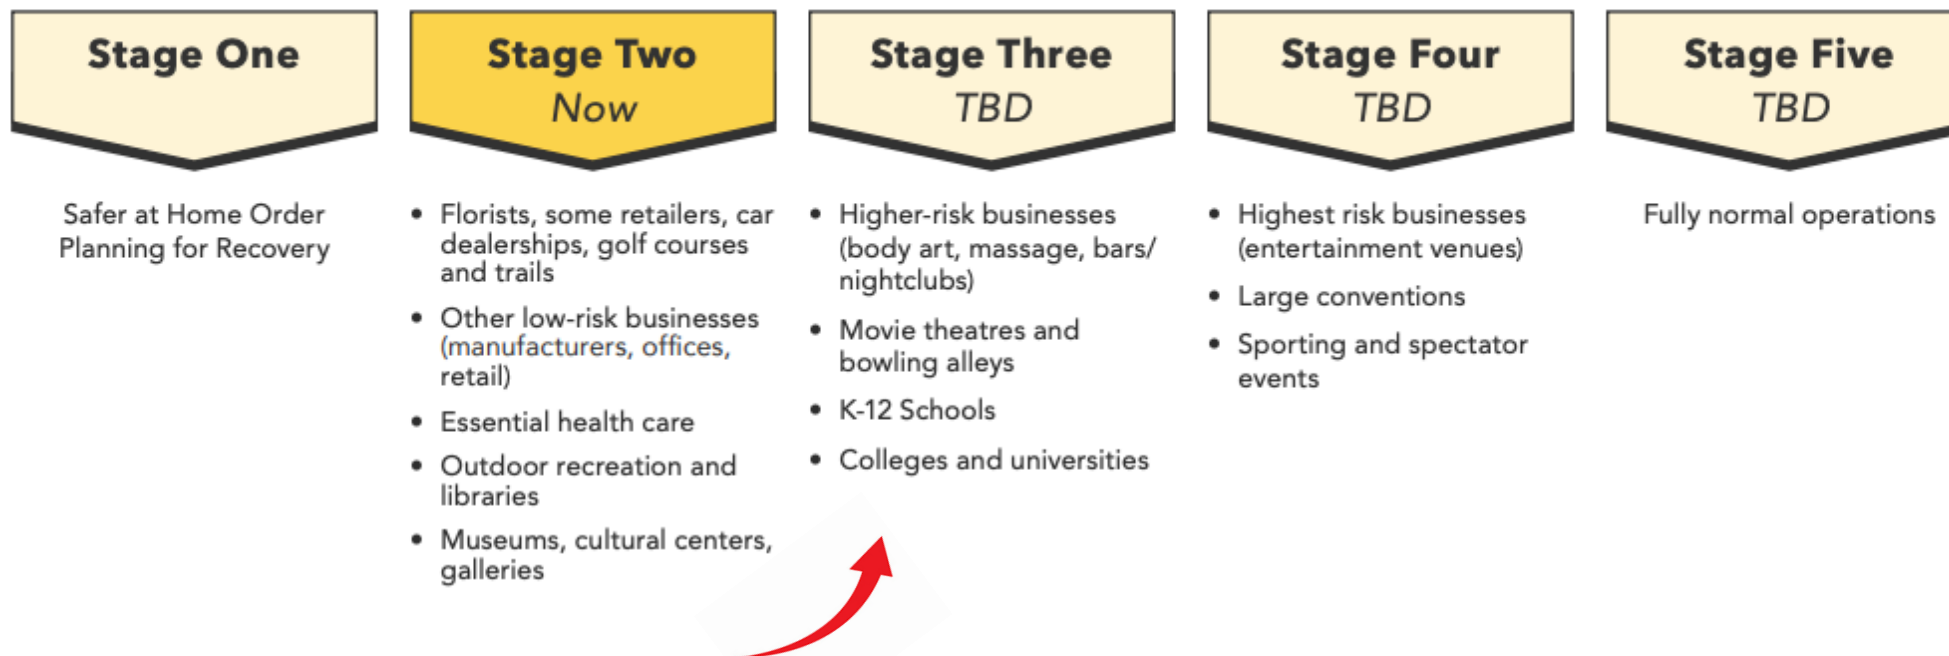

STAGE 1:
Safety and
preparedness

STAGE 2:
Lower-risk
workplaces

STAGE 3:
Higher-risk
workplaces

STAGE 4:
End of Stay
Home Order

LEARN MORE ABOUT COVID-19

- BACKGROUND INFORMATION
- SYMPTOMS
- RESOURCES

COUNTY OF LOS ANGELES
Public Health

COVID-19 in Los Angeles County*

06/02 Update

*L.A. is epicenter of COVID-19 for California, about half of all cases and deaths

- L.A. County is in transition **from Stage Two to Stage Three**
- The County has a **Five Stage Roadmap for Recovery**
- The situation remains fluid, and LACCD staff are monitoring closely to **ensure the District is aligned with current orders**

Five-Stage Reopening Process Based On Risk

Stage Three requires colleges to implement social distancing protocols and the use of PPE per Public Health, including:

- Face coverings
- Maintaining six feet of distance
- Testing and contact tracing
- Quarantine and isolation for exposed individuals
- 30 – 40 students for in-person with distancing